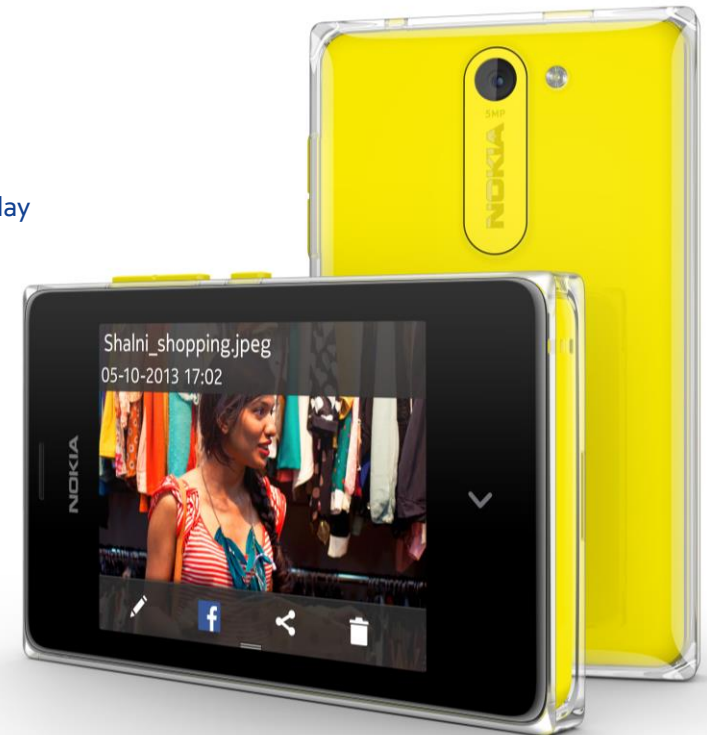

NOKIA ASHA 502 DUAL SIM

PLANNED MARKET INTRODUCTION: Q4 2013

☐ KEY FEATURES

- Layered design (clear and coloured)
- 5MP camera with flash for improved pictures and video
- One swipe to capture, one touch to share photos to your favourite social networks
- Once swipe to everything you love with Fastlane
- 10 free games available via Nokia Store (data charges may apply)
- Fast, smarter and more personal internet with Nokia Xpress Browser
- Easy Swap Dual SIM
- Up to 24 days' standby time

☐ THE NOKIA ASHA 502 DUAL SIM STANDARD SALES PACKAGE INCLUDES

- Nokia Asha 502 Dual SIM handset
- Nokia Headset WH-108
- Nokia Battery: BL-5C with 1010 mAh Li-ion
- Nokia Charger AC-20
- 4GB Micro SD memory card (expandable up to 32GB)

⚙ TECHNICAL PROFILE

- System: GSM 900/1800 + WLAN
- User Interface: Nokia Asha Software Platform
- Dimensions: 99.55mm x 59.50mm x 11.10mm (H x W x T)
- Weight: 100g (including battery)
- 5MP camera with LED flash
- Display: QVGA 3.0", TFT Capacitive Display
- Bluetooth 3.0 with SLAM

☑ OPERATING TIMES

- Standby time: up to 24 days
- Talk time: up to 13.7hrs

🎧 OPTIONAL ACCESSORIES

- Nokia 16GB micro-SDHC Memory Card MU-44 (sold separately)
- Coloud Boom, Knock & Pop range of headsets

✎ COLORS :